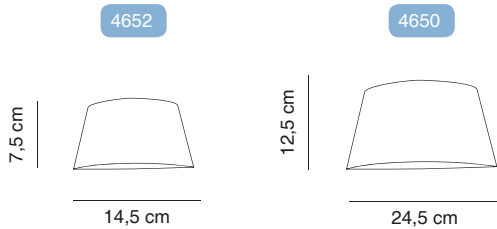

ALMAlight
Barcelona

ALMAlight
Barcelona

4650/016 4650/018
4652/016 4652/018

Madame

Design by Oriol Llahona

Pantalla hierro pintado epoxi
Shade iron epoxi painted

Estructura hierro pintado epoxi
Structure iron epoxi painted